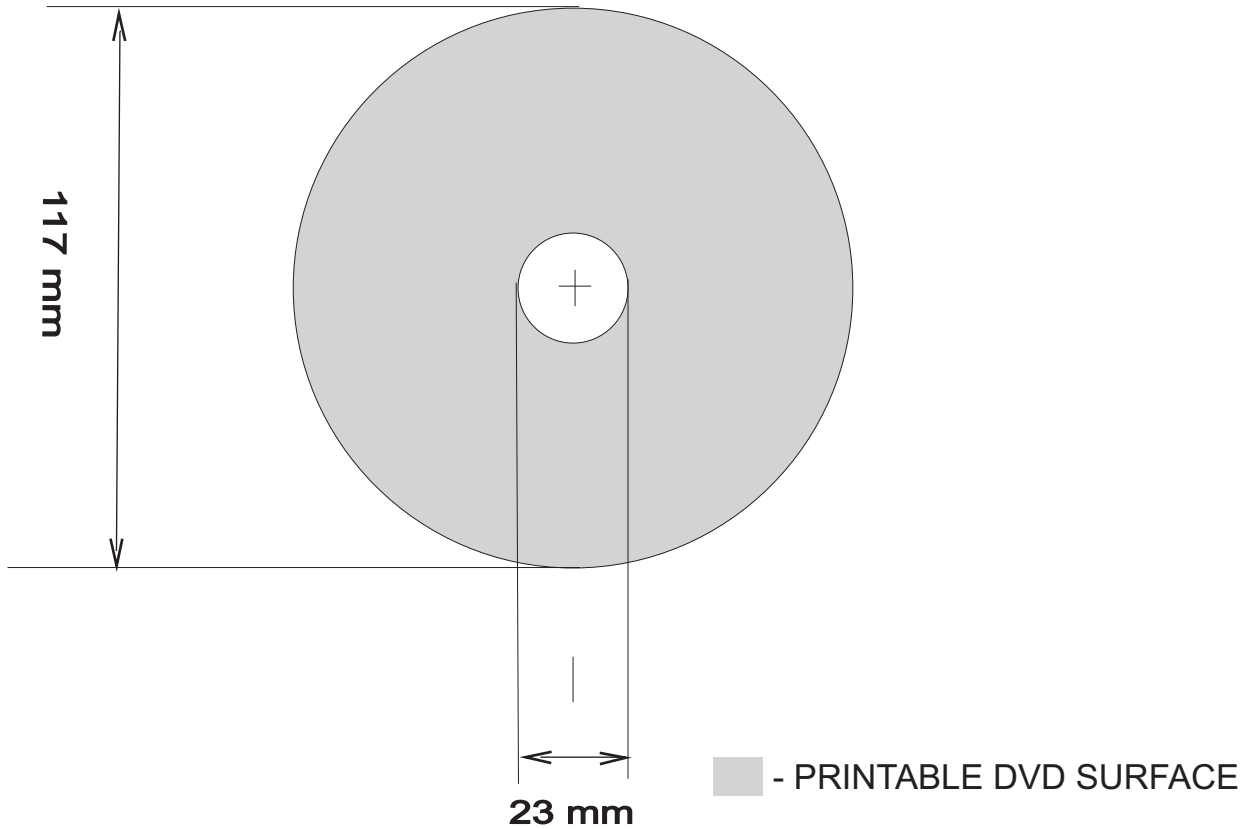

Printing specifications for CD/DVD

Label Artwork

You should provide files in final format ready for printing with the following specifications:

- Resolution - 300 dpi
- All scripts need to be converted to curves!
- Preferred file formats: PDF, EPS, JPEG, CDR, PSD.